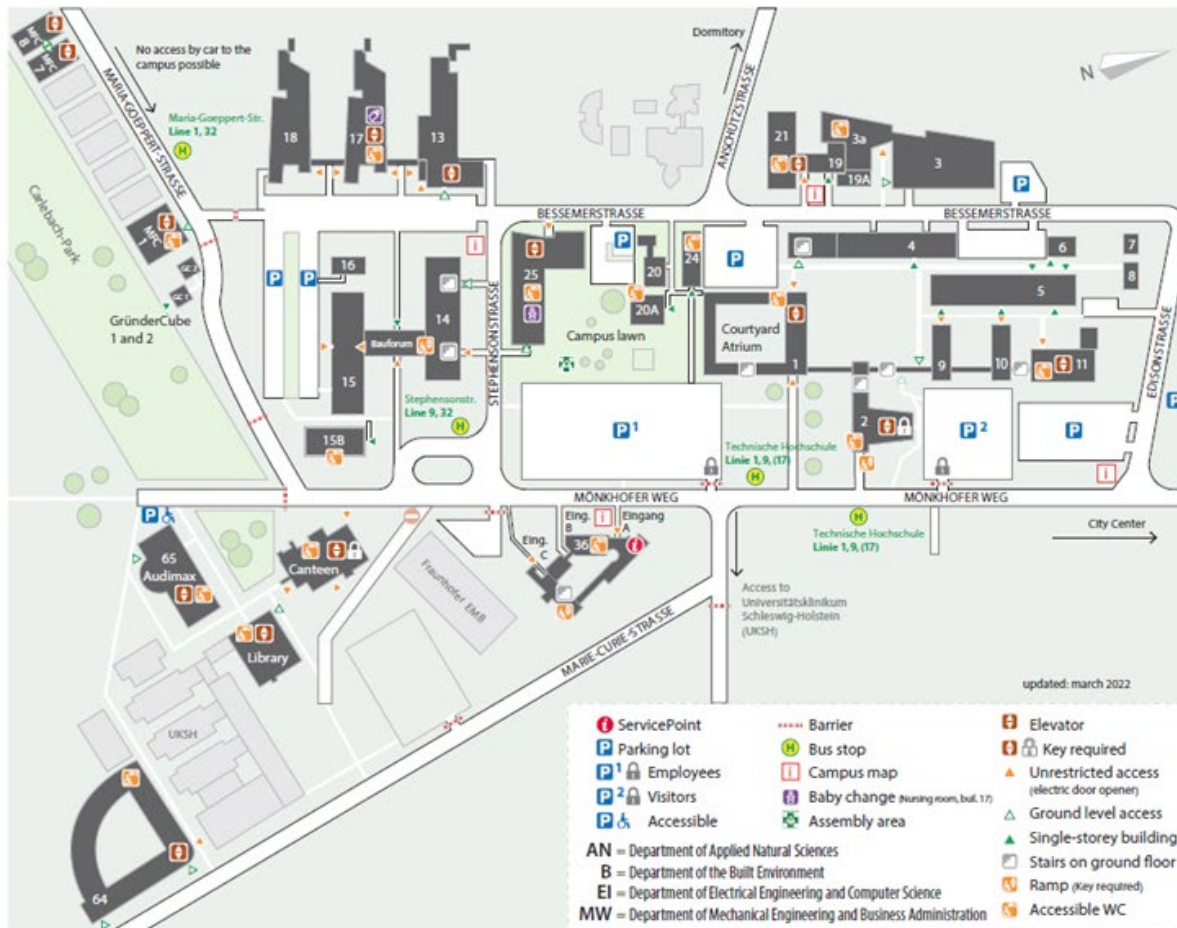

Erasmus+ and GJU students need to bring their Learning Agreement to the meeting at the departments!

Only with application

CAMPUS MAP

CAMPUS MAP TECHNISCHE HOCHSCHULE LÜBECK (THL)

Building No.

- 1 Atrium: EI, MW
- 2 Auditorium building, Secretariat EI, Secretariat MW
- 3, 3a Material Testing Institute (MPA)
- 4 Electrical engineering/material testing
- 5 Machine hall/workshop
- 6 Boiler house/fluid mechanics
- 7 Caretaker's house
- 8 Storage
- 9 Lecture rooms
- 10 Lecture rooms
- 11 Laboratory building: physical technology AN,
- 13 Laboratory building AN, Secretariat AN, Center industrial biotechnology (CIB)
- 14 Laboratory building B, lecture rooms B, Secretariat B
- 15 Laboratory building: B
- 15B AStA, Students councils, StuPa
- 16 Company medical officer
- 17 Laboratory building AN, MW
- 18 Laboratory building EI, CoSA Center of Excellence (Communications – Systems – Applications)
- 19 High voltage laboratory/EMV
- 19A Distribution station
- 20 Solar house
- 20A Modular building, Seagulls
- 21 Laboratory building: AN, EI, MW, Kompetenz- und Wissenschaftszentrum für intelligente Energienutzung (WiE),
- 24 JuniorCampus
- 25 Auditorium building, AStA cafeteria
- 36 Entrance A: **ServicePoint**, University board, Printing Office, administration
Entr. B: THL Forschungs-GmbH
Entr. C: **STUDENT SERVICE CENTER (SSC)** Admission Office, International Office, Language Center
- 64 Laboratory building: Biomedical engineering AN, TANDEM Center of Excellence – Technology and Engineering in Medicine
- 65 Audimax
- GC 1,2 GründerCube
- MFC 1 LINKplus
- MFC 7 oncampus GmbH, Zentrum Digitale Lehre (ZDL) Institute for Interactive Systems (ISy)
- MFC 8 Storage